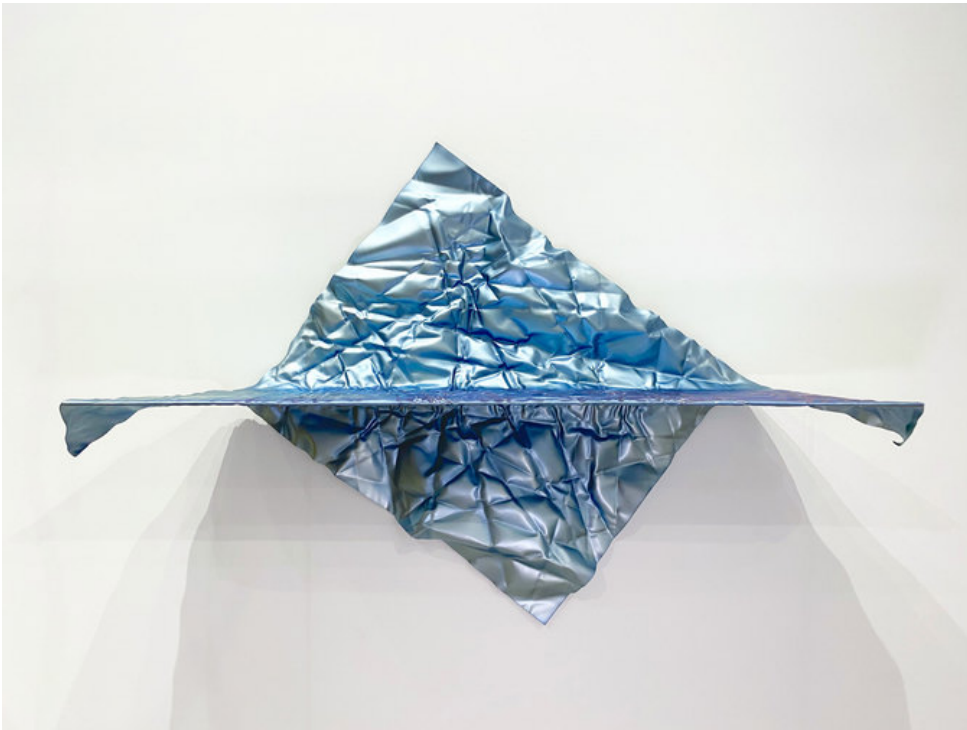

Christopher Prinz Wrinkled Wall Shelf
USA, 2020
42 x 60 x 14
$6800

Wrinkled wall shelf by Omaha-based designer Christopher Prinz. Available in custom sizes and finishes - shown here in Raw Blue.